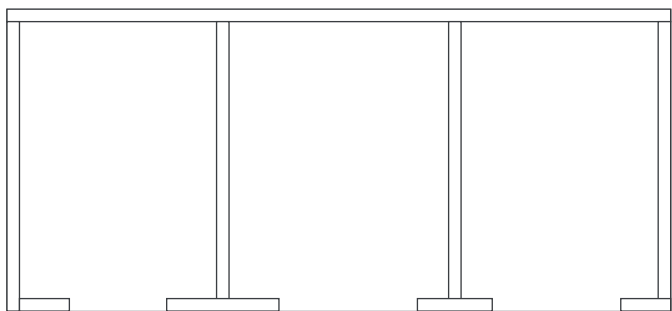

Age tray

Token tray

Bottom Insert

Play-ready

Age tray and Token tray can both be used on the table during play while the Bottom insert only contains things that are selected at the beginning of the game and thus never has to leave the box.

145x266

30x80

30x80

30x116

121x266

30x266

30x266

30x30

30x30

30x30

30x30

30x50

30x50

30x80

30x116

30x266