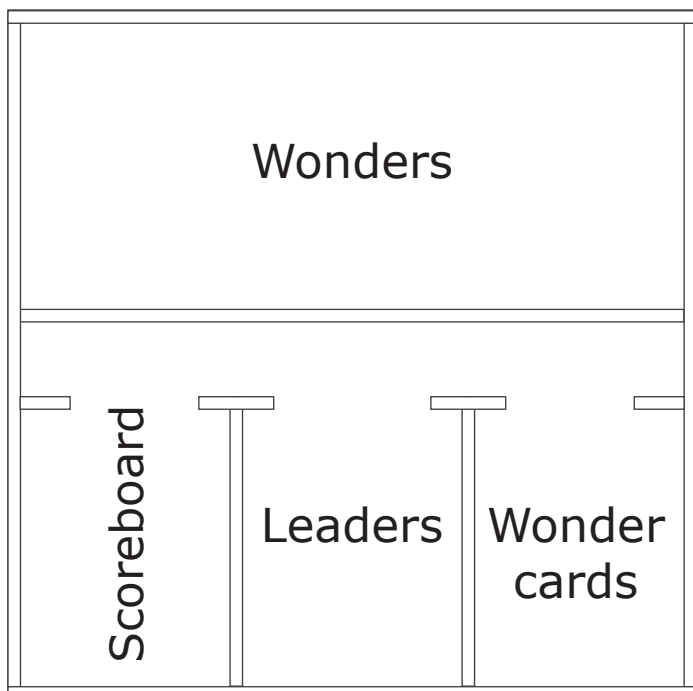

7 Wonders Organizer

By Felix "Fractale" Thålin
www.fractaleffect.com

Made with Foamcore
A4 sheets required: 6
Build time: 6h

Made to hold:
Base game
Wonderpack expansion
Cities expansion
Leaders expansion

Age tray

Token tray

Bottom Insert

Play-ready

Age tray and Token tray can both be used on the table during play while the Bottom insert only contains things that are selected at the beginning of the game and thus never has to leave the box.

145x266

30x80

30x80

30x116

121x266

30x266

30x266

30x30

30x30

30x30

30x30

30x50

30x50

30x80

30x116

30x266