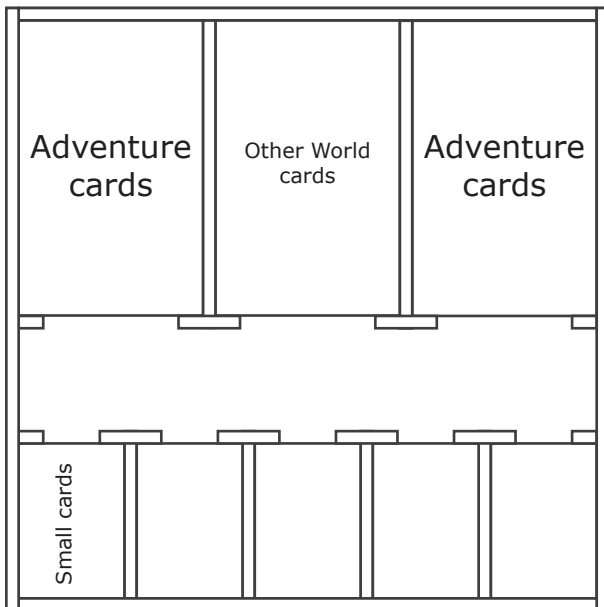

## Top tray

## Play-ready

Top tray and Token tray can both be used on the table during play while the Bottom insert only contains things that are selected at the beginning of the game and thus never has to leave the box.

## Bottom insert

15x235

15x235

15x235

15x235

87x15

87x15

10x15 10x15

15x47