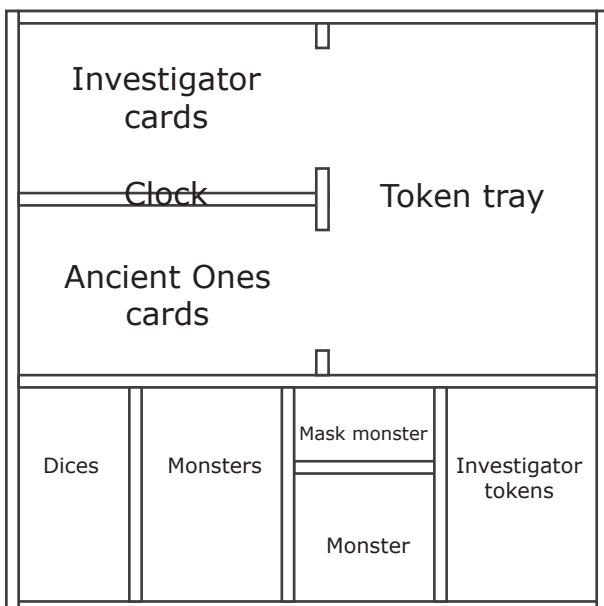

# Elder Sign Organizer

By Felix "Fractale" Thålin  
www.fractaleffect.com

Made with Foamcore  
A4 sheets required: 4  
Build time: 7h

Made to hold:  
Base game  
Unseen Forces expansion

## Top tray

## Play-ready

Top tray and Token tray can both be used on the table during play while the Bottom insert only contains things that are selected at the beginning of the game and thus never has to leave the box.

## Bottom insert